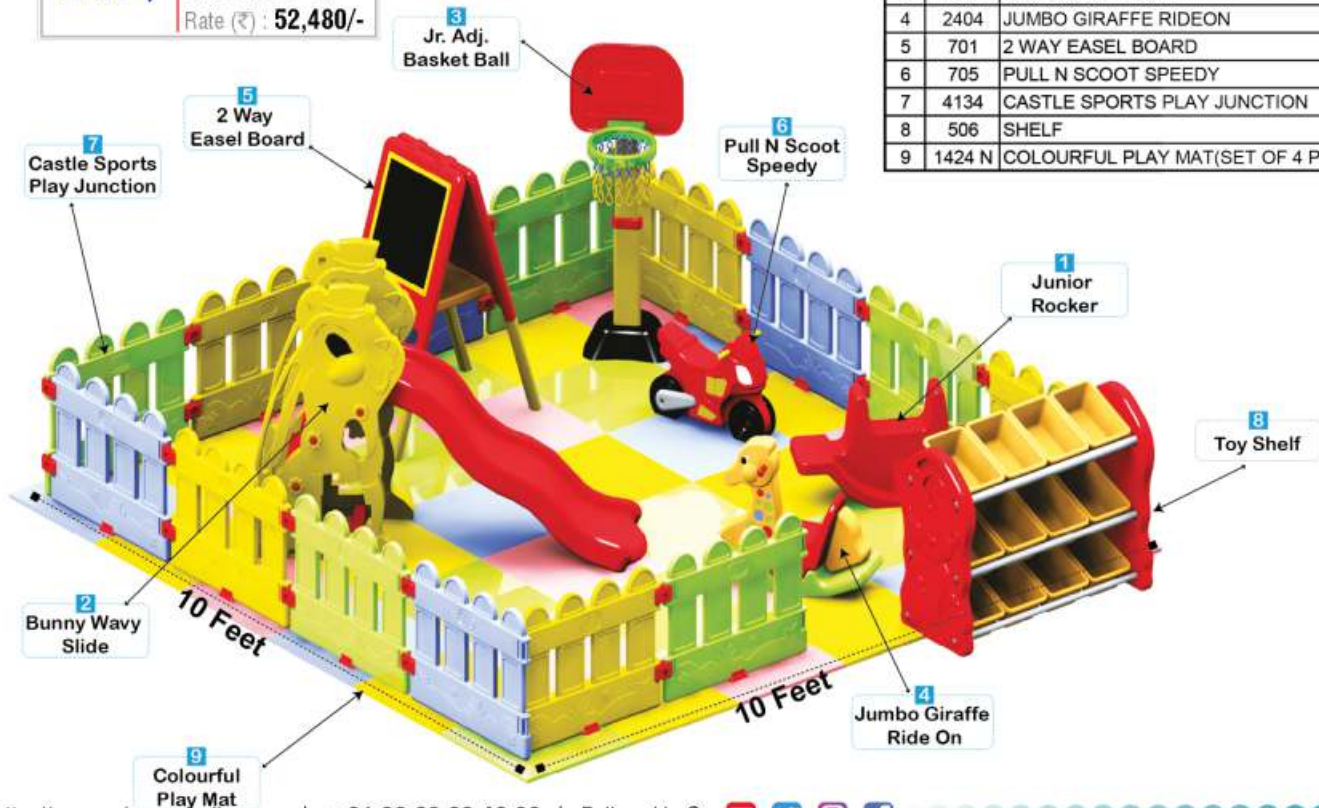

Rate (₹) : 52,480/-

1	401	JR. ROCKER	1
2	4308	BUNNY WAVY SLIDE	1
3	703	ADJ. BASKET BALL	1
4	2404	JUMBO GIRAFFE RIDEON	1
5	701	2 WAY EASEL BOARD	1
6	705	PULL N SCOOT SPEEDY	1
7	4134	CASTLE SPORTS PLAY JUNCTION	3
8	506	SHELF	1
9	1424 N	COLOURFUL PLAY MAT(SET OF 4 PCS.)	7

Play Zone

PZ-02

Playzone Centre
L15' xW10' ft.

Rate (₹) : 79,600/-

1	1116	PLASTIC MOULDED CHAIR	4
2	506	SHELF	1
3	606	BOOK SHELF	1
4	1540	FLOOR MAT JUMBO (SET OF 2 PCS.)	8
5	401	JR. ROCKER	1
6	4134	CASTLE SPORTS PLAY JUNCTION	3
7	4222N	CASTLE SPORTS SWING	1
8	2407	JUMBO STALLION RIDEON	1
9	701	2 WAY EASEL BOARD	1
10	703	ADJ. BASKET BALL	1
11	787	MOTO TRIKE	1

Play Zone

PZ-03

Playzone Centre
L20' xW10' ft.

Rate (₹): **1,05,740/-**

1	312	LOG TETTER TOTTER	1
2	1116	PLASTIC MOULDED CHAIR	2
3	506	SHELF	1
4	4819	MULTIPURPOSE SHELVES	1
5	401	JR. ROCKER	1
6	4134	CASTLE SPORTS PLAY JUNCTION	4
7	4308	BUNNY WAVY SLIDE	1
8	2404	JUMBO GIRAFFE RIDEON	1
9	554	TRAMPOLINE 54" (with Safety Net)	1
10	703	ADJ. BASKET BALL	1
11	705	PULL N SCOOT SPEEDY	1
12	1540	FLOOR MAT JUMBO (SET OF 2 PCS.)	9