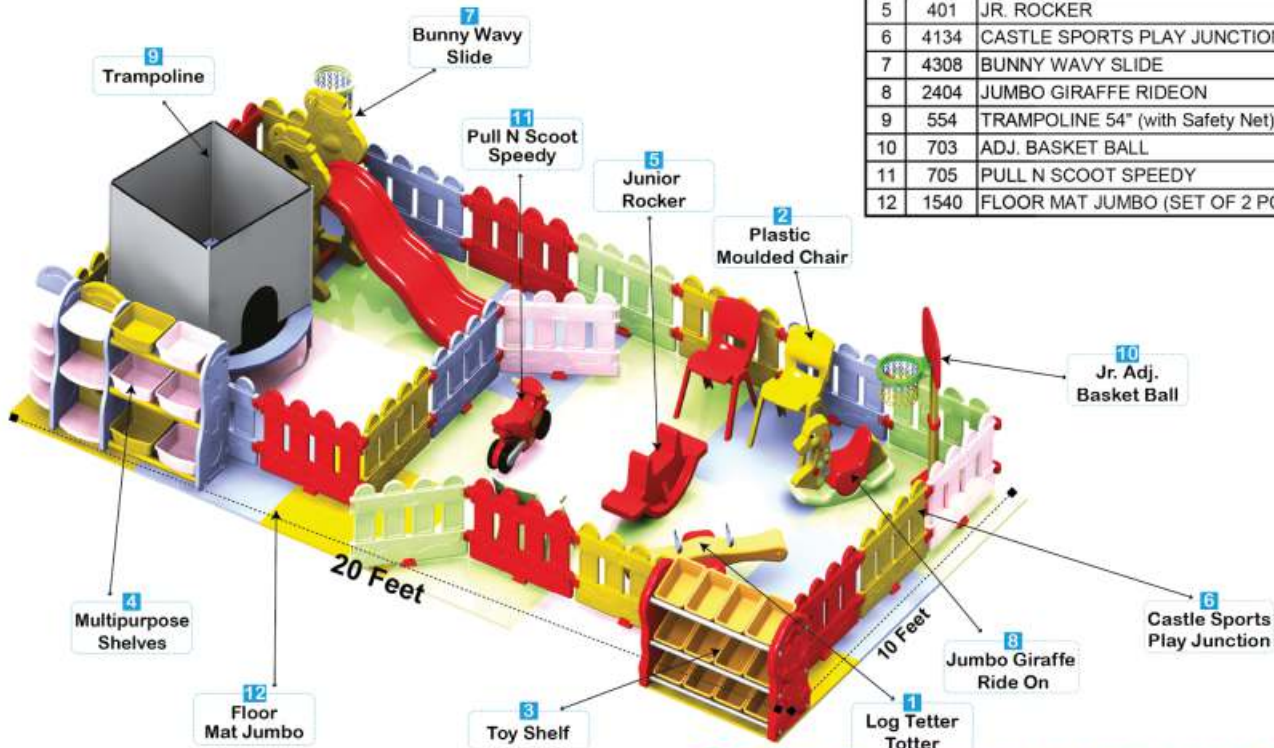

Play Zone

PZ-02

Playzone Centre
L15' xW10' ft.

Rate (₹) : 79,600/-

1	1116	PLASTIC MOULDED CHAIR	4
2	506	SHELF	1
3	606	BOOK SHELF	1
4	1540	FLOOR MAT JUMBO (SET OF 2 PCS.)	8
5	401	JR. ROCKER	1
6	4134	CASTLE SPORTS PLAY JUNCTION	3
7	4222N	CASTLE SPORTS SWING	1
8	2407	JUMBO STALLION RIDEON	1
9	701	2 WAY EASEL BOARD	1
10	703	ADJ. BASKET BALL	1
11	787	MOTO TRIKE	1

Play Zone

PZ-03

Playzone Centre
L20' xW10' ft.

Rate (₹): **1,05,740/-**

1	312	LOG TETTER TOTTER	1
2	1116	PLASTIC MOULDED CHAIR	2
3	506	SHELF	1
4	4819	MULTIPURPOSE SHELVES	1
5	401	JR. ROCKER	1
6	4134	CASTLE SPORTS PLAY JUNCTION	4
7	4308	BUNNY WAVY SLIDE	1
8	2404	JUMBO GIRAFFE RIDEON	1
9	554	TRAMPOLINE 54" (with Safety Net)	1
10	703	ADJ. BASKET BALL	1
11	705	PULL N SCOOT SPEEDY	1
12	1540	FLOOR MAT JUMBO (SET OF 2 PCS.)	9