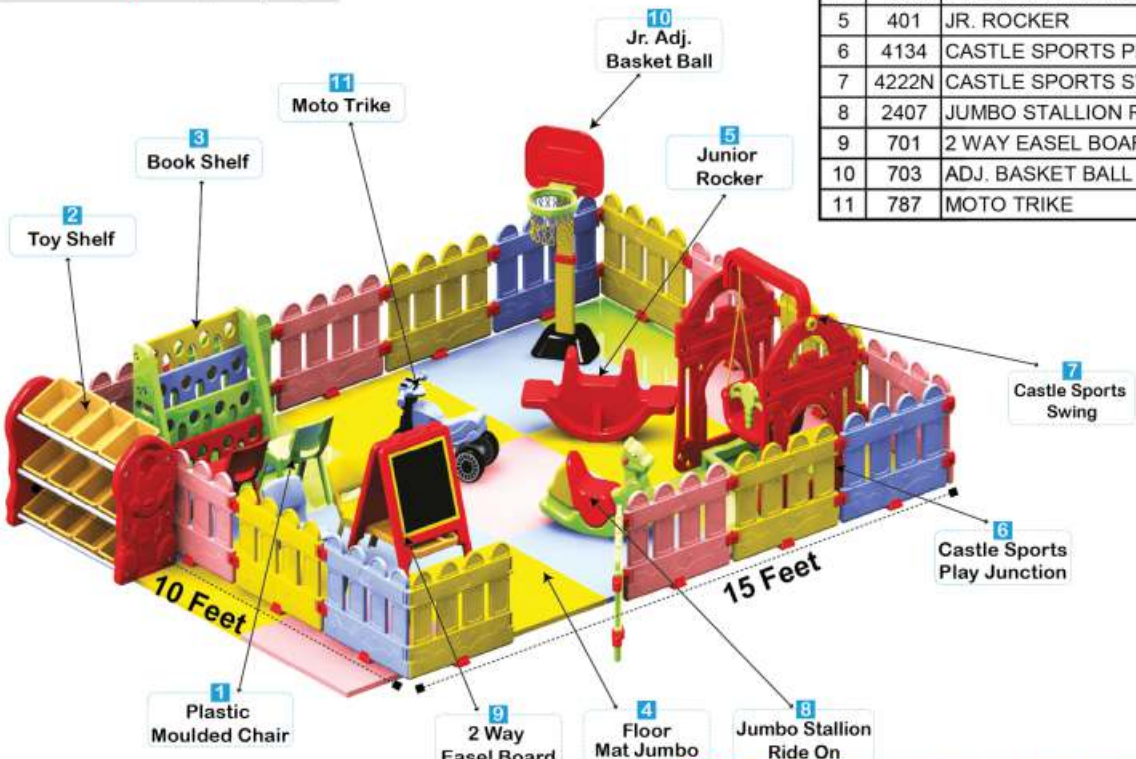

Rate (₹) : 52,480/-

1	401	JR. ROCKER	1
2	4308	BUNNY WAVY SLIDE	1
3	703	ADJ. BASKET BALL	1
4	2404	JUMBO GIRAFFE RIDEON	1
5	701	2 WAY EASEL BOARD	1
6	705	PULL N SCOOT SPEEDY	1
7	4134	CASTLE SPORTS PLAY JUNCTION	3
8	506	SHELF	1
9	1424 N	COLOURFUL PLAY MAT(SET OF 4 PCS.)	7

Play Zone

PZ-02

Playzone Centre
L15' xW10' ft.

Rate (₹) : 79,600/-

1	1116	PLASTIC MOULDED CHAIR	4
2	506	SHELF	1
3	606	BOOK SHELF	1
4	1540	FLOOR MAT JUMBO (SET OF 2 PCS.)	8
5	401	JR. ROCKER	1
6	4134	CASTLE SPORTS PLAY JUNCTION	3
7	4222N	CASTLE SPORTS SWING	1
8	2407	JUMBO STALLION RIDEON	1
9	701	2 WAY EASEL BOARD	1
10	703	ADJ. BASKET BALL	1
11	787	MOTO TRIKE	1

Play Zone

PZ-03

Playzone Centre
L20' xW10' ft.

Rate (₹): **1,05,740/-**

1	312	LOG TETTER TOTTER	1
2	1116	PLASTIC MOULDED CHAIR	2
3	506	SHELF	1
4	4819	MULTIPURPOSE SHELVES	1
5	401	JR. ROCKER	1
6	4134	CASTLE SPORTS PLAY JUNCTION	4
7	4308	BUNNY WAVY SLIDE	1
8	2404	JUMBO GIRAFFE RIDEON	1
9	554	TRAMPOLINE 54" (with Safety Net)	1
10	703	ADJ. BASKET BALL	1
11	705	PULL N SCOOT SPEEDY	1
12	1540	FLOOR MAT JUMBO (SET OF 2 PCS.)	9