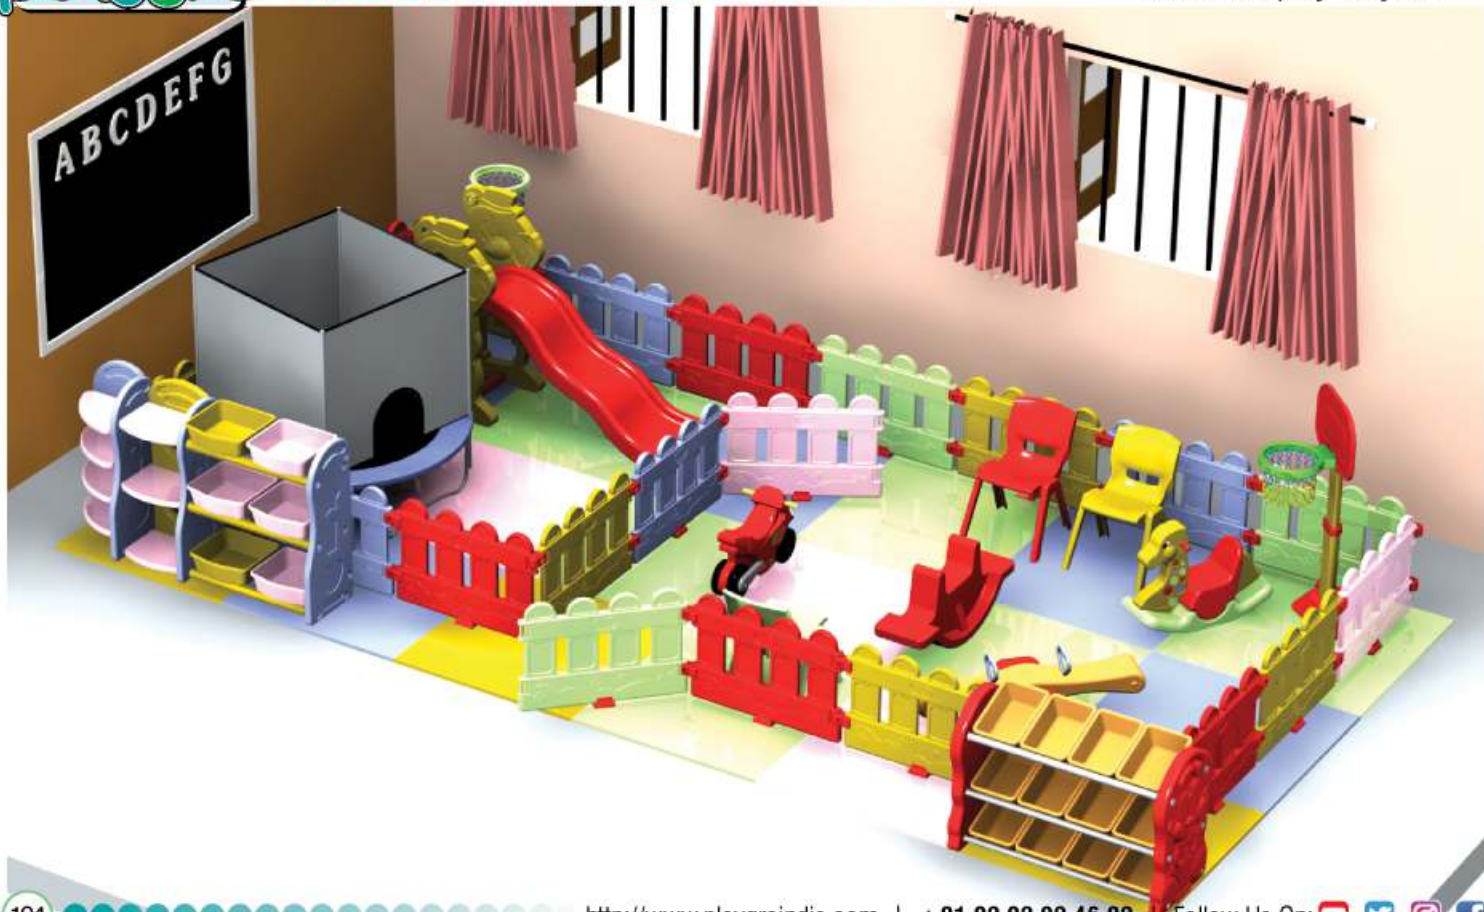

Play Zone

PZ-02

Playzone Centre
L15' xW10' ft.

Rate (₹) : 79,600/-

1	1116	PLASTIC MOULDED CHAIR	4
2	506	SHELF	1
3	606	BOOK SHELF	1
4	1540	FLOOR MAT JUMBO (SET OF 2 PCS.)	8
5	401	JR. ROCKER	1
6	4134	CASTLE SPORTS PLAY JUNCTION	3
7	4222N	CASTLE SPORTS SWING	1
8	2407	JUMBO STALLION RIDEON	1
9	701	2 WAY EASEL BOARD	1
10	703	ADJ. BASKET BALL	1
11	787	MOTO TRIKE	1

Play Zone

PZ-03

Playzone Centre
L20' xW10' ft.

Rate (₹): **1,05,740/-**

1	312	LOG TETTER TOTTER	1
2	1116	PLASTIC MOULDED CHAIR	2
3	506	SHELF	1
4	4819	MULTIPURPOSE SHELVES	1
5	401	JR. ROCKER	1
6	4134	CASTLE SPORTS PLAY JUNCTION	4
7	4308	BUNNY WAVY SLIDE	1
8	2404	JUMBO GIRAFFE RIDEON	1
9	554	TRAMPOLINE 54" (with Safety Net)	1
10	703	ADJ. BASKET BALL	1
11	705	PULL N SCOOT SPEEDY	1
12	1540	FLOOR MAT JUMBO (SET OF 2 PCS.)	9